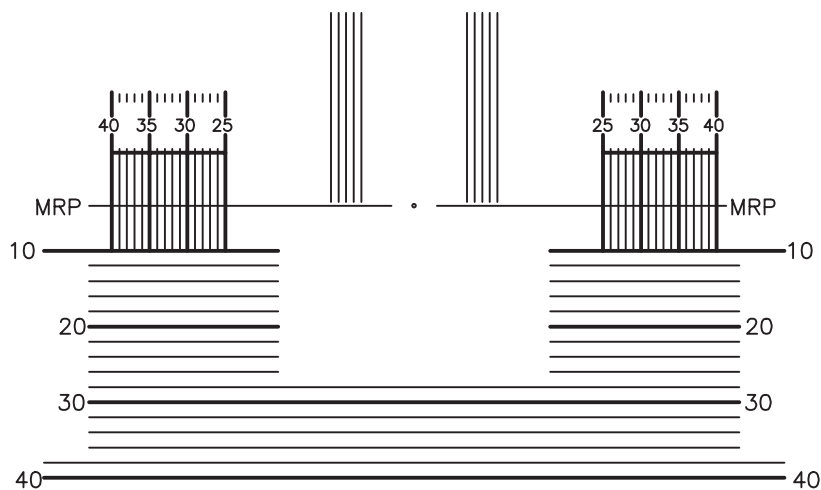

Unity Via OfficePro Lenses

VID = Symbol
 M = Material Code
 ADD = Add Power

Engraving Index	Category—Products	MFH (mm)
	Unity Via OfficePro 5ft (Vo5), Unity Via OfficePro 10ft (Vo1)	14, 18

Unity Relieve Lenses

Engraving Index	Category—Products
	Unity Relieve 50 (R5), Unity Relieve 70 (R7)

VID = Symbol
M = Material Code

Unity Single Vision Lenses

Engraving Index	Category—Products
	Unity SVx (SX), Unity SVxtra (ST), Unity SVxtreme (SW)