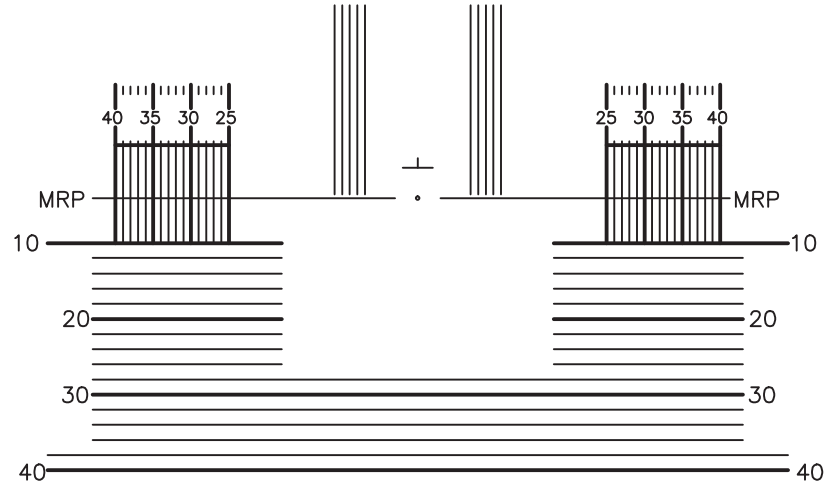

All Unity® Via Progressive Lenses

VID = Symbol
 M = Material Code
 ADD = Add Power

Engraving Index	Category—Products	MFH (mm)
	Unity Via (Vi), Unity Via II (Vi II), Unity Via Plus (Vp), Unity Via Plus II (Vp II), Unity Via Mobile (Vm), Unity Via Mobile II (Vm II), Unity Via Wrap (Vw), Unity Via Wrap II (Vw II), Unity Via Elite (Ve), Unity Via Elite II (Ve II)	12

Unity Via OfficePro Lenses

VID = Symbol
 M = Material Code
 ADD = Add Power

Engraving Index	Category—Products	MFH (mm)
	Unity Via OfficePro 5ft (Vo5), Unity Via OfficePro 10ft (Vo1)	14, 18

Unity Relieve Lenses

Engraving Index	Category—Products
	Unity Relieve 50 (R5), Unity Relieve 70 (R7)

VID = Symbol
M = Material Code

Unity Single Vision Lenses

Engraving Index	Category—Products
	Unity SVx (SX), Unity SVxtra (ST), Unity SVxtreme (SW)