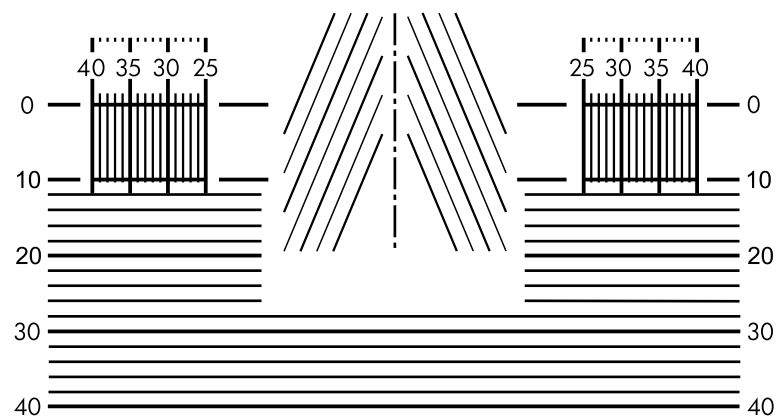

Unity Via OfficePro Lenses

VID = Symbol
 M = Material Code
 ADD = Add Power

Engraving Index	Category—Products	MFH (mm)
	Unity Via OfficePro 5ft (Vo5), Unity Via OfficePro 10ft (Vo1)	14, 18

Unity Relieve Lenses

Engraving Index	Category—Products
	Unity Relieve 50 (R5), Unity Relieve 70 (R7)

VID = Symbol
M = Material Code

Unity Single Vision Lenses

Engraving Index	Category—Products
	Unity SVx (SX), Unity SVxtra (ST), Unity SVxtreme (SW)