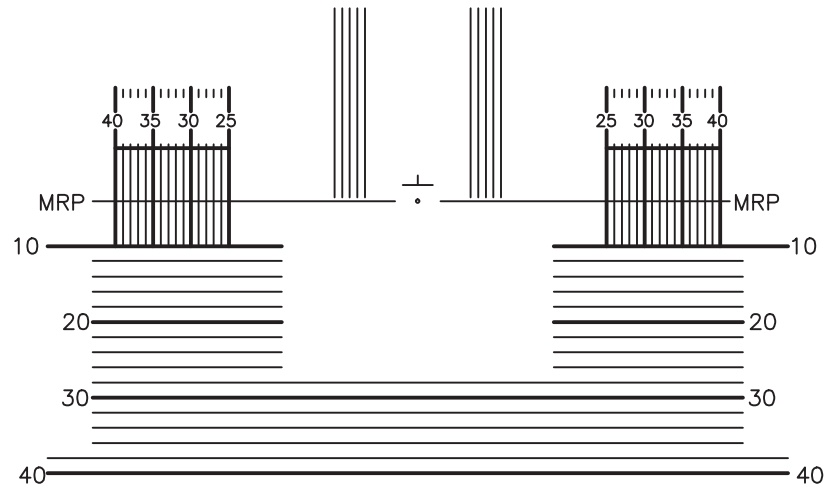

All Unity® Via Progressive Lenses

VID = Symbol
 M = Material Code
 ADD = Add Power

Engraving Index	Category—Products	MFH (mm)
	Unity Via (Vi), Unity Via II (Vi II), Unity Via Plus (Vp), Unity Via Plus II (Vp II), Unity Via Mobile (Vm), Unity Via Mobile II (Vm II), Unity Via Wrap (Vw), Unity Via Wrap II (Vw II), Unity Via Elite (Ve), Unity Via Elite II (Ve II)	12

Unity Via OfficePro Lenses

VID = Symbol
 M = Material Code
 ADD = Add Power

Engraving Index	Category—Products	MFH (mm)
	Unity Via OfficePro 5ft (Vo5), Unity Via OfficePro 10ft (Vo1)	14, 18

Unity Relieve Lenses

Engraving Index	Category—Products
	Unity Relieve 50 (R5), Unity Relieve 70 (R7)

VID = Symbol
M = Material Code

Unity Single Vision Lenses

Engraving Index	Category—Products
	Unity SVx (SX), Unity SVxtra (ST), Unity SVxtreme (SW)