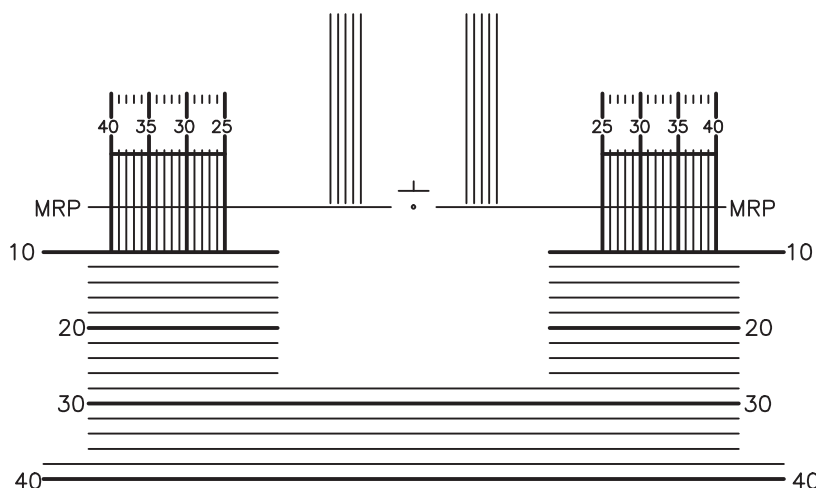

All Unity® Via Progressive Lenses

Engraving Index	Category—Products	MFH (mm)
	Unity Via (VI), Unity Via Plus (Vp), Unity Via Mobile (Vm), Unity Via Wrap (Vw), Unity Via Elite (Ve)	12

VID = Symbol  
**M** = Material Code  
 ADD = Add Power

Unity Via OfficePro Lenses

Engraving Index	Category—Products	MFH (mm)
	Unity Via OfficePro 5ft (Vo5), Unity Via OfficePro 10ft (Vo1)	14, 18

VID = Symbol  
**M** = Material Code  
 ADD = Add Power

Engraving Index	Category—Products
	Unity Relieve 50 (R5), Unity Relieve 70 (R7)

VID = Symbol  
M = Material Code

Engraving Index	Category—Products
	Unity SVx (SX), Unity SVxtra (ST), Unity SVxtreme (SW)

VID = Symbol  
M = Material Code