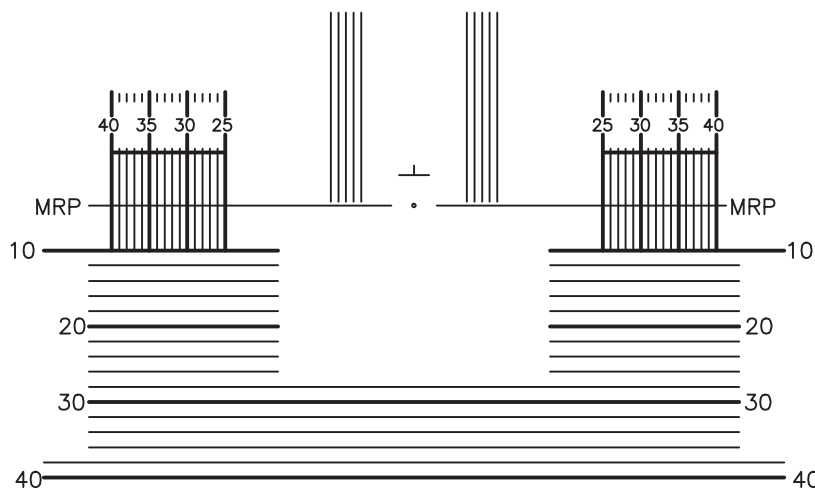

All Unity® Via Progressive Lenses

Engraving Index	Category—Products	MFH (mm)
	Unity Via (VI), Unity Via Plus (Vp), Unity Via Mobile (Vm), Unity Via Wrap (Vw), Unity Via Elite (Ve)	12

VID = Symbol  
**M** = Material Code  
 ADD = Add Power

Unity Via OfficePro Lenses

Engraving Index	Category—Products	MFH (mm)
	Unity Via OfficePro 5ft (Vo5), Unity Via OfficePro 10ft (Vo1)	14, 18

VID = Symbol  
**M** = Material Code  
 ADD = Add Power

Engraving Index	Category—Products
	Unity Relieve 50 (R5), Unity Relieve 70 (R7)

VID = Symbol  
M = Material Code

Engraving Index	Category—Products
	Unity SVx (SX), Unity SVxtra (ST), Unity SVxtreme (SW)

VID = Symbol  
M = Material Code