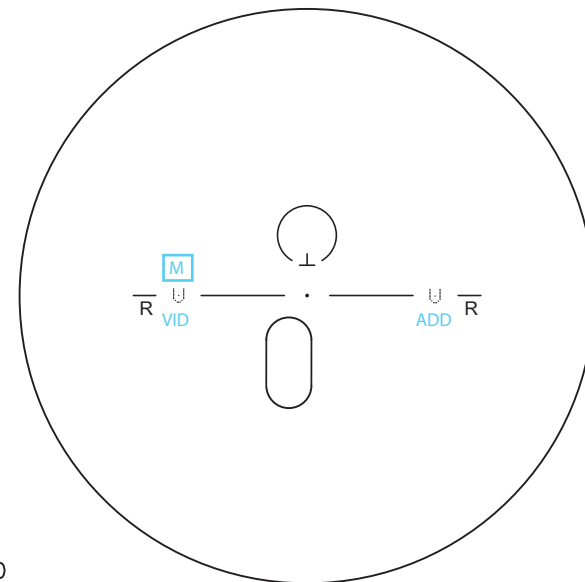

All Unity® Via Progressive Lenses

Engraving Index	Category—Products	MFH (mm)
	Unity Via (VI), Unity Via Plus (Vp), Unity Via Mobile (Vm), Unity Via Wrap (Vw), Unity Via Elite (Ve)	12

VID = Symbol  
**M** = Material Code  
 ADD = Add Power

Unity Via OfficePro Lenses

Engraving Index	Category—Products	MFH (mm)
	Unity Via OfficePro 5ft (Vo5), Unity Via OfficePro 10ft (Vo1)	14, 18

VID = Symbol  
**M** = Material Code  
 ADD = Add Power

Engraving Index	Category—Products
	Unity Relieve 50 (R5), Unity Relieve 70 (R7)

VID = Symbol  
M = Material Code

Engraving Index	Category—Products
	Unity SVx (SX), Unity SVxtra (ST), Unity SVxtreme (SW)

VID = Symbol  
M = Material Code