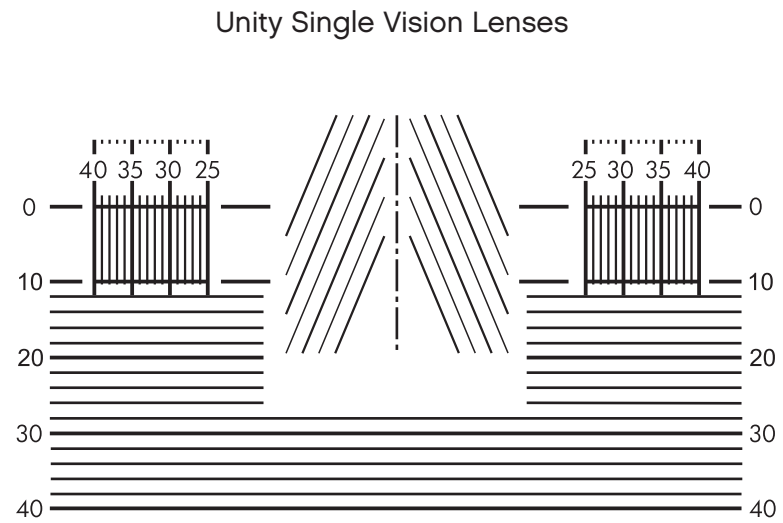

Unity Via OfficePro Lenses

Engraving Index	Category—Products	MFH (mm)
	Unity Via OfficePro 5ft (Vo5), Unity Via OfficePro 10ft (Vo1)	14, 18

VID = Symbol  
**M** = Material Code  
 ADD = Add Power

Engraving Index	Category—Products
	Unity Relieve 50 (R5), Unity Relieve 70 (R7)

VID = Symbol  
M = Material Code

Engraving Index	Category—Products
	Unity SVx (SX), Unity SVxtra (ST), Unity SVxtreme (SW)

VID = Symbol  
M = Material Code