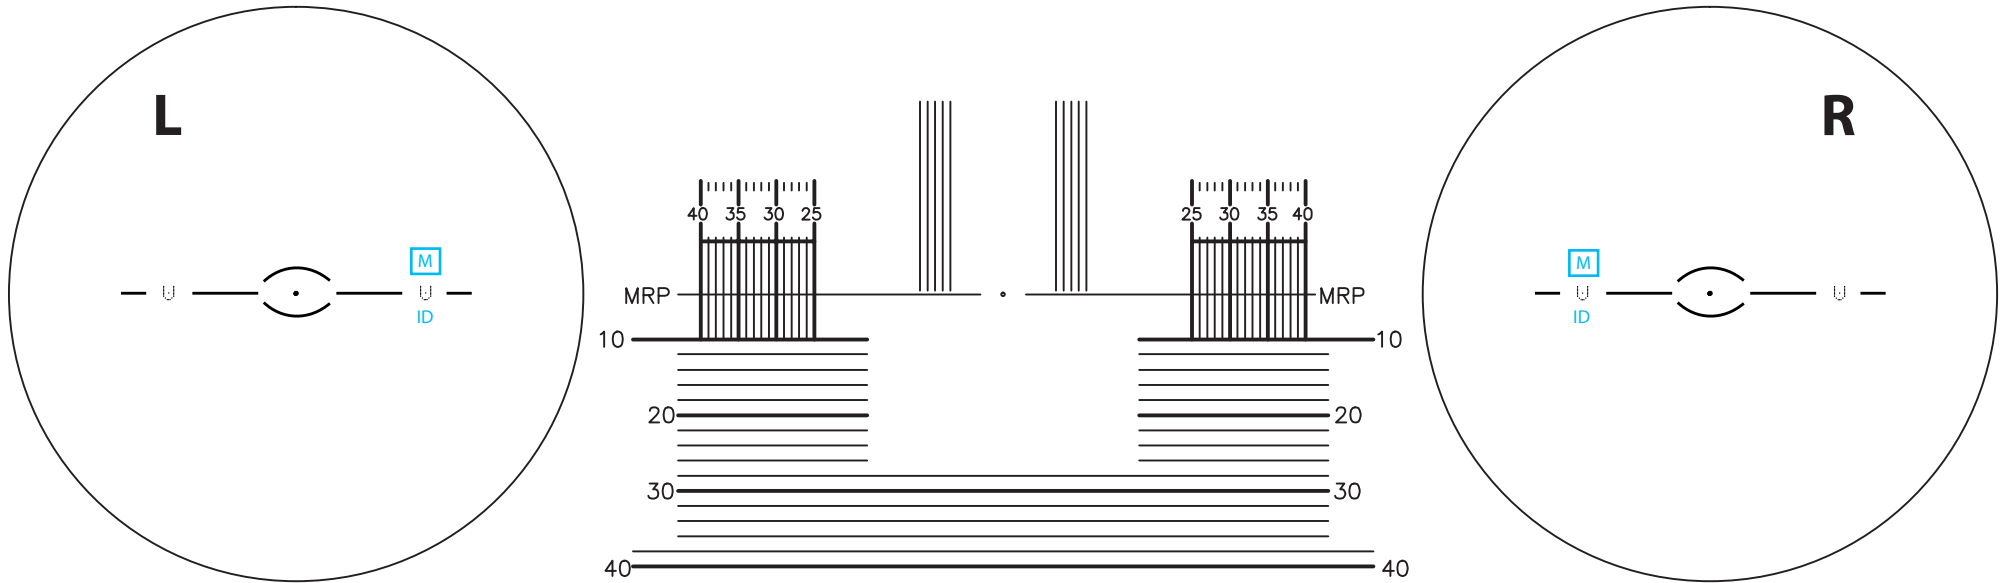

UNITY® RELIEVE CENTRATION CHART

Engraving Index	
Products	Symbol
Unity Relieve 50	R5
Unity Relieve 70	R7

M = Material Code **ID** = Symbol