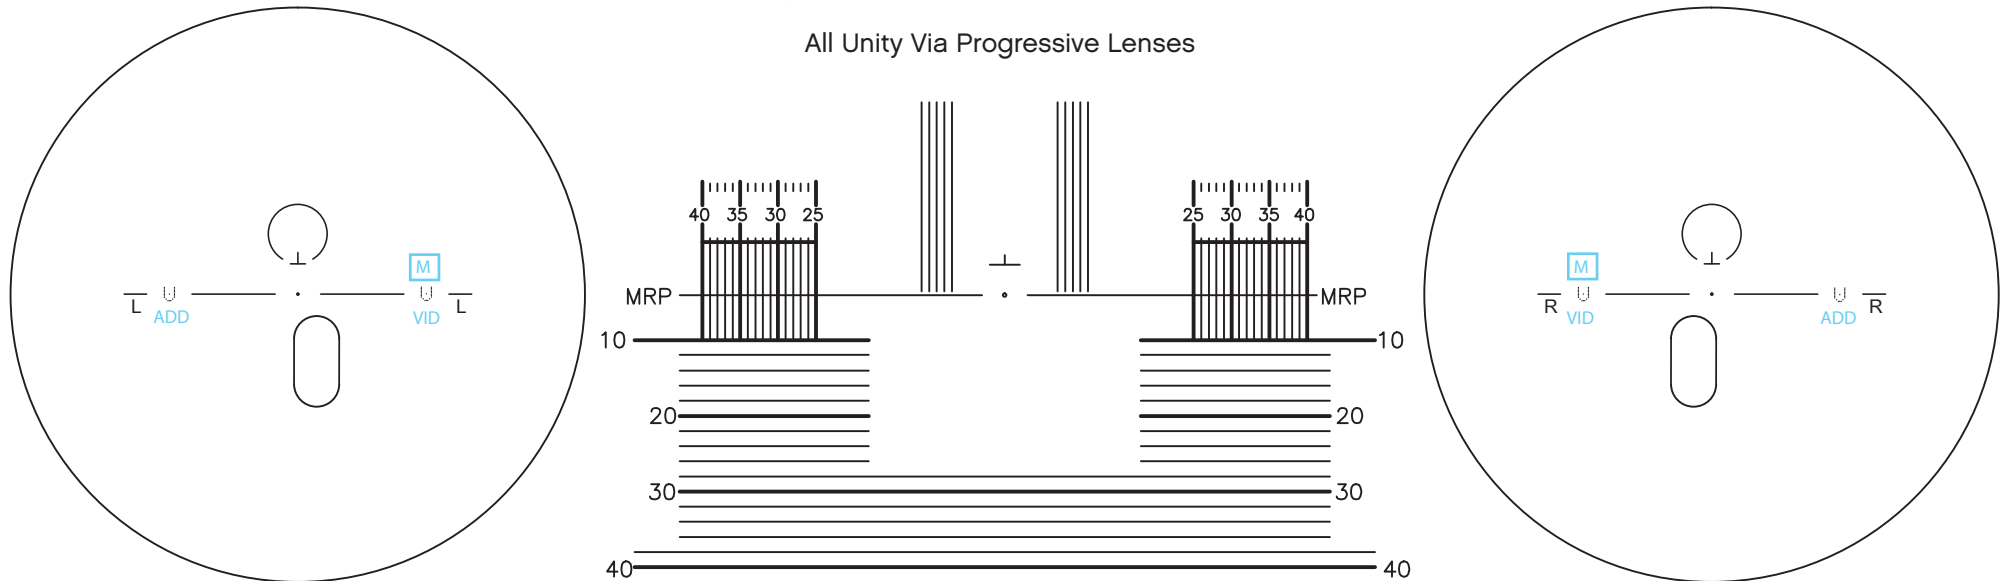

UNITY® VIA PROGRESSIVE LENSES CENTRATION CHART

Engraving Index		
Category - Products	Symbol	MFH (mm)
Unity Via	VI	12
Unity Via Plus, Unity Via Mobile, and Unity Via Wrap	Vp, Vm, Vw	12
Unity Via Elite	Ve	12

M = Material Code **VID** = Symbol **ADD** = Add Power