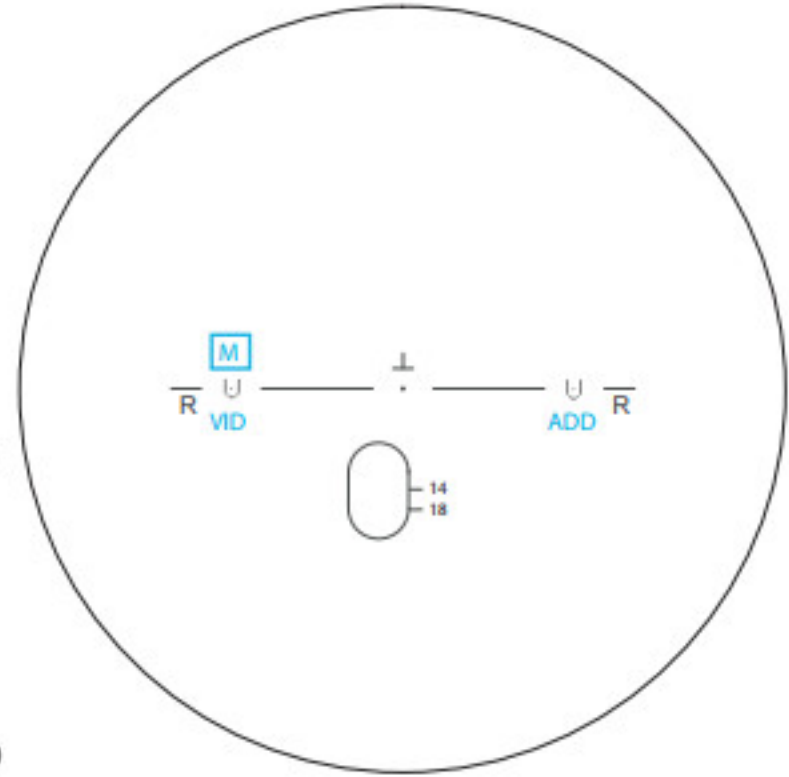

# UNITY® VIA OFFICEPRO LENSES CENTRATION CHART

Engraving Index		
Products	Symbol	MFH (mm)
Unity Via OfficePro 5ft	Vo5	14, 18
Unity Via OfficePro 10ft	Vo1	14, 18