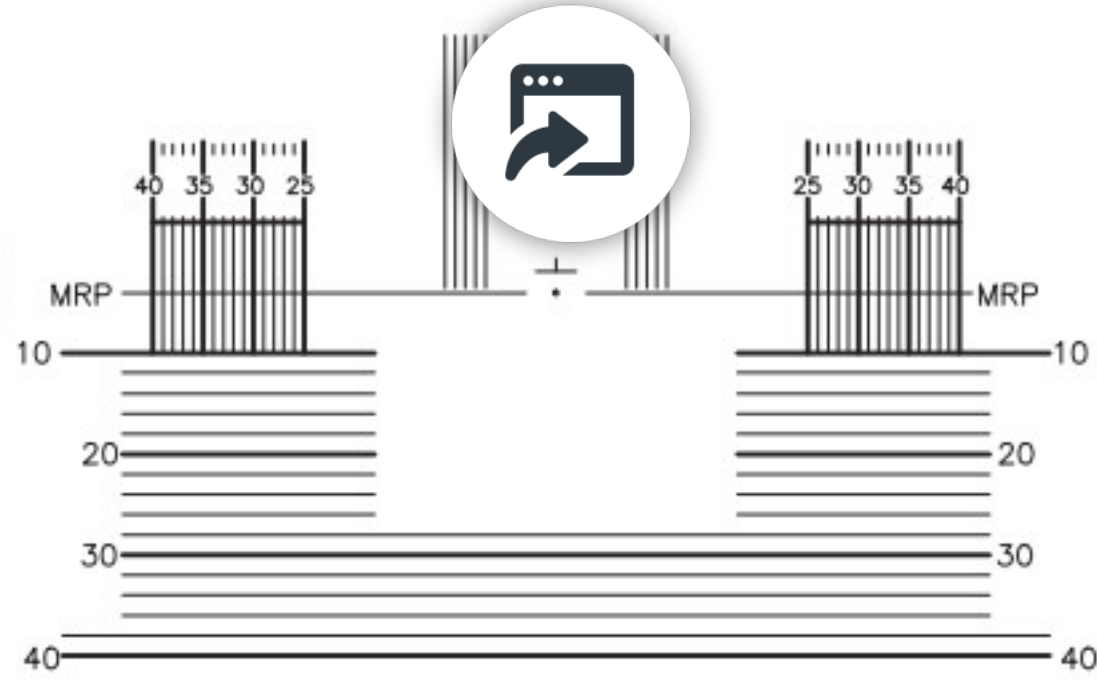

# UNITY® VIA OFFICEPRO LENSES CENTRATION CHART

Engraving Index		
Products	Symbol	MFH (mm)
Unity Via OfficePro 5ft	Vo5	14, 18
Unity Via OfficePro 10ft	Vo1	14, 18