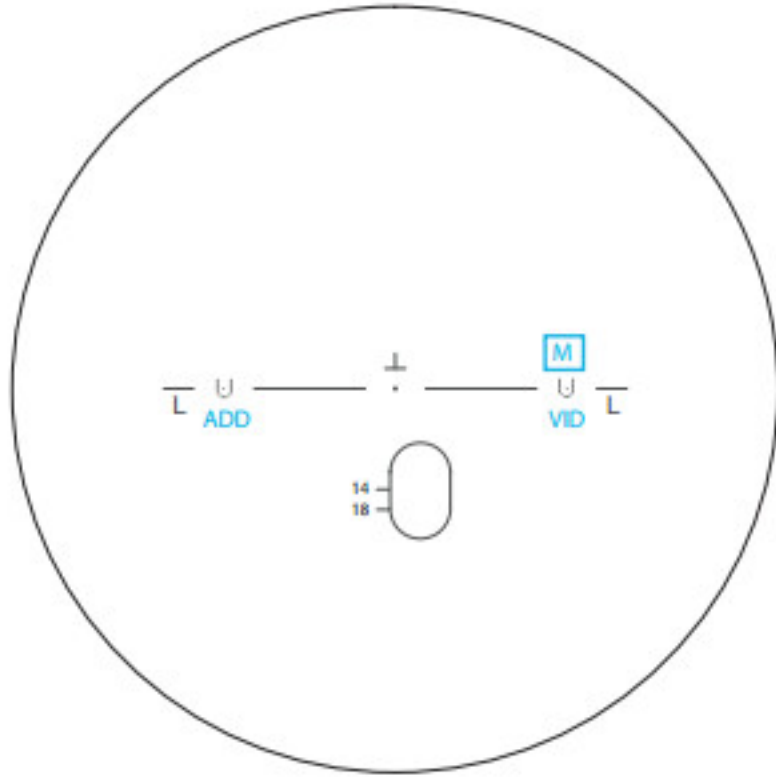

# UNITY® VIA OFFICEPRO LENSES CENTRATION CHART

Engraving Index		
Products	Symbol	MFH (mm)
Unity Via OfficePro 5ft	Vo5	14, 18
Unity Via OfficePro 10ft	Vo1	14, 18